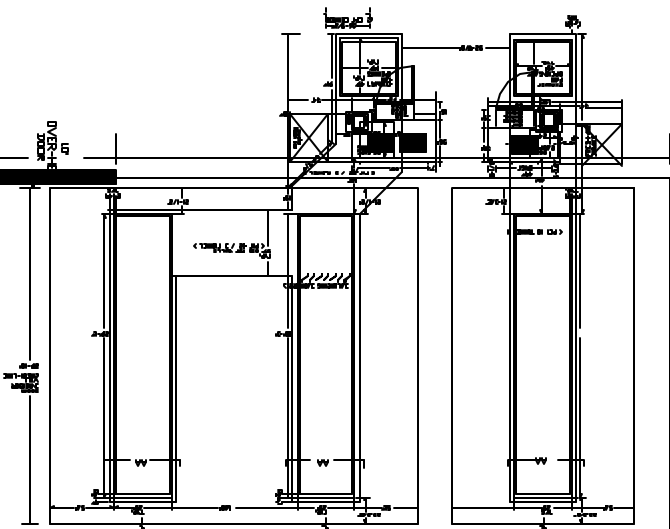

BUILDING LENGTH - 464'

UP OVERHEAD DOOR

AB 01

UP OVERHEAD DOOR

UP OVERHEAD DOOR

(CURTAIN)

BUILDING WIDTH 302'

SEE 01 AS SHOWN